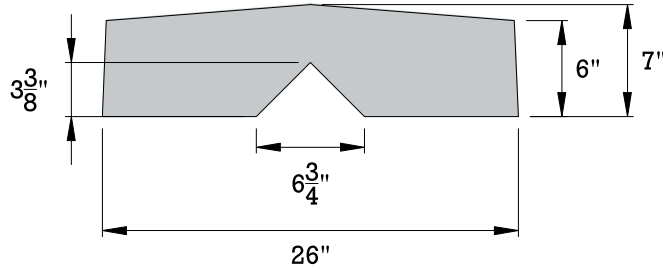

# BARRIER BLOCK TOP CAP

**FRONT VIEW**

**SIDE VIEW**

**ISOMETRIC VIEW**

**NOTES:**

**Weight: 1,200 Lbs.**

**Volume: 7.0 ft<sup>3</sup>**

**-ORIGINAL DESIGN AND DIMENSIONS BASED OFF OF WORLD BLOCK INC.**