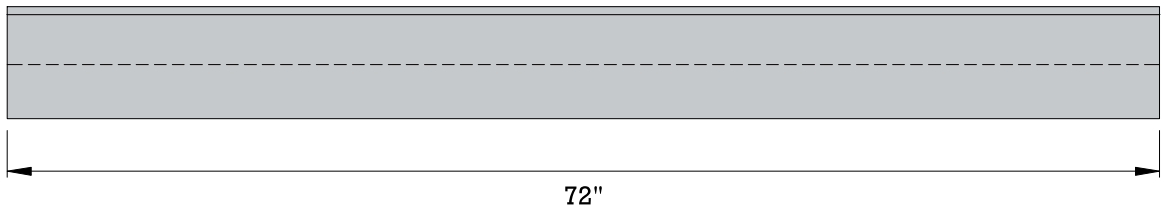

# BARRIER BLOCK TOP CAP

**FRONT VIEW**

**SIDE VIEW**

**ISOMETRIC VIEW**

**NOTES:**

**Weight: 1,200 Lbs.**

**Volume: 7.0 ft<sup>3</sup>**

**-ORIGINAL DESIGN AND DIMENSIONS BASED OFF OF WORLD BLOCK INC.**