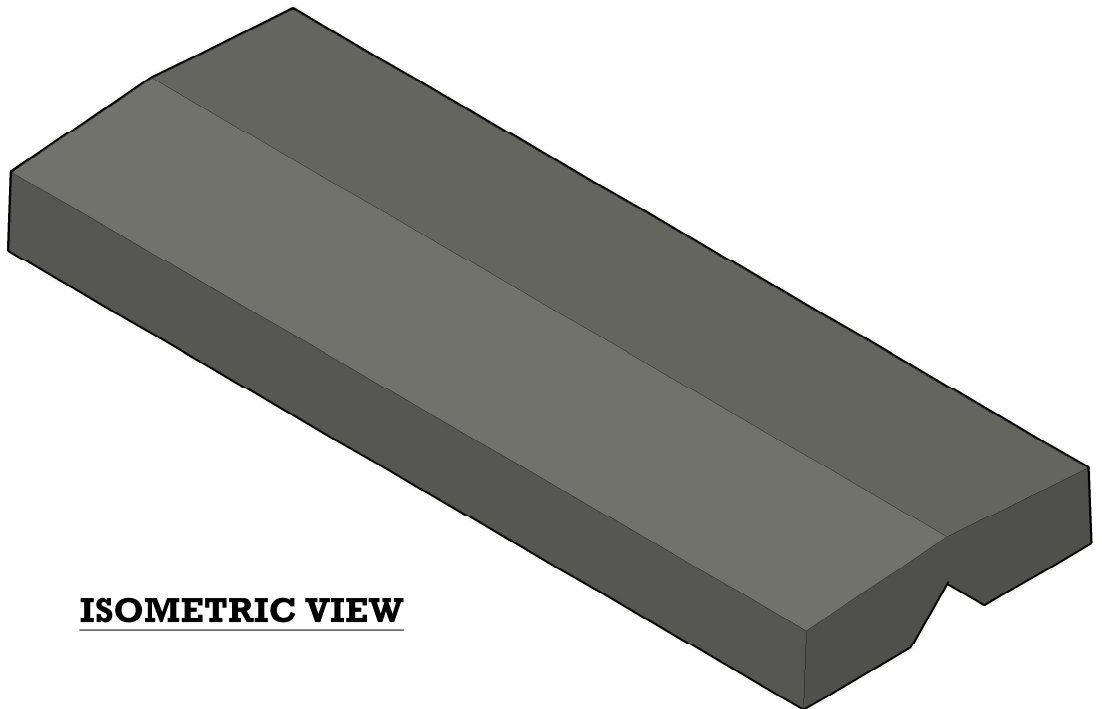

# BARRIER BLOCK TOP CAP

**FRONT VIEW**

**SIDE VIEW**

**ISOMETRIC VIEW**

**NOTES:**

**Weight: 1,200 Lbs.**

**Volume: 7.0 ft<sup>3</sup>**

**-ORIGINAL DESIGN AND DIMENSIONS BASED OFF OF WORLD BLOCK INC.**