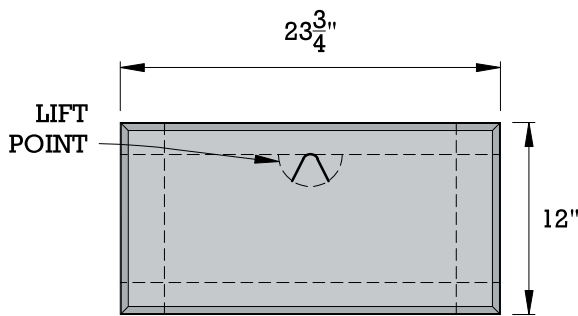

# LANDSCAPE BLOCK - FULL

**TOP VIEW**

**FRONT VIEW**

**SIDE VIEW**

**ISOMETRIC VIEW**

**NOTES:**

Weight: 450 Lbs.

ORIGINAL DESIGN AND DIMENSIONS BASED OFF OF WORLD BLOCK INC.  
ONE FACE TYPE AVAILABLE.