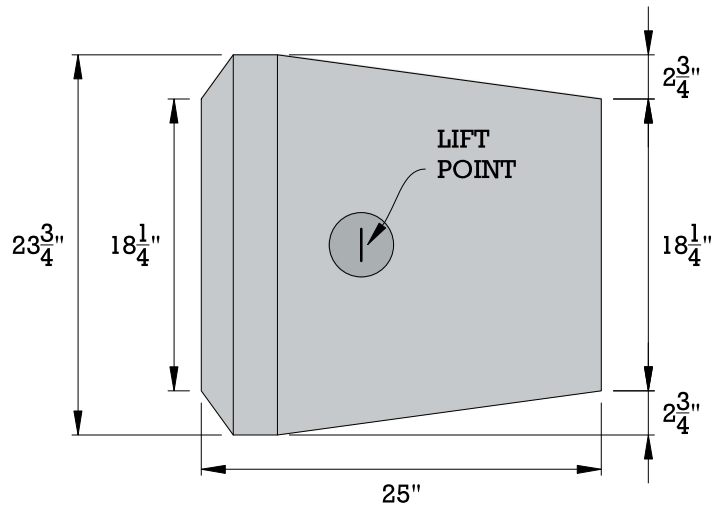

# LANDSCAPE BLOCK - FULL

**TOP VIEW**

**FRONT VIEW**

**SIDE VIEW**

**ISOMETRIC VIEW**

**NOTES:**

Weight: 450 Lbs.

ORIGINAL DESIGN AND DIMENSIONS BASED OFF OF WORLD BLOCK INC.  
ONE FACE TYPE AVAILABLE.