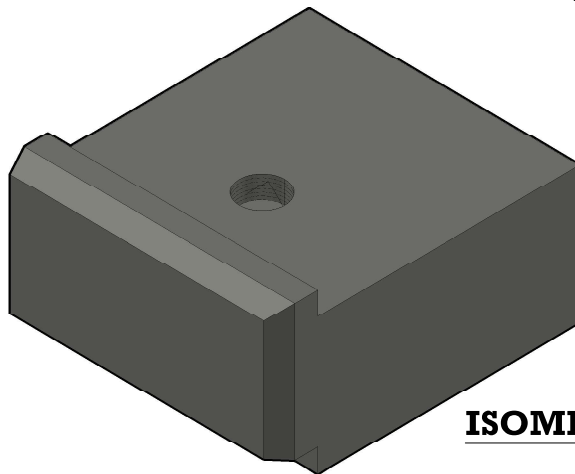

# LANDSCAPE BLOCK - FULL

**TOP VIEW**

**FRONT VIEW**

**SIDE VIEW**

**ISOMETRIC VIEW**

**NOTES:**

Weight: 450 Lbs.

ORIGINAL DESIGN AND DIMENSIONS BASED OFF OF WORLD BLOCK INC.  
ONE FACE TYPE AVAILABLE.