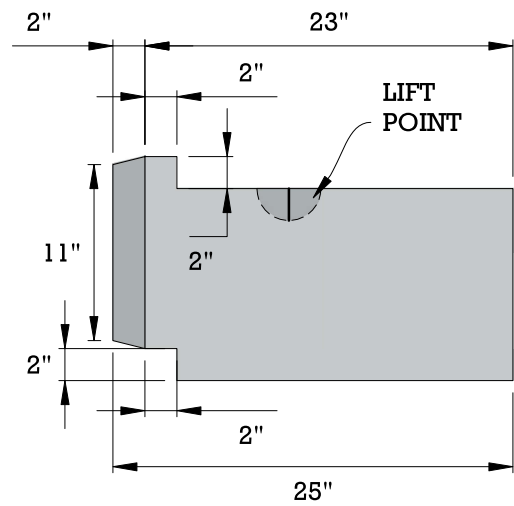

# LANDSCAPE BLOCK - FULL

**TOP VIEW**

**FRONT VIEW**

**SIDE VIEW**

**ISOMETRIC VIEW**

**NOTES:**

Weight: 450 Lbs.

ORIGINAL DESIGN AND DIMENSIONS BASED OFF OF WORLD BLOCK INC.  
ONE FACE TYPE AVAILABLE.