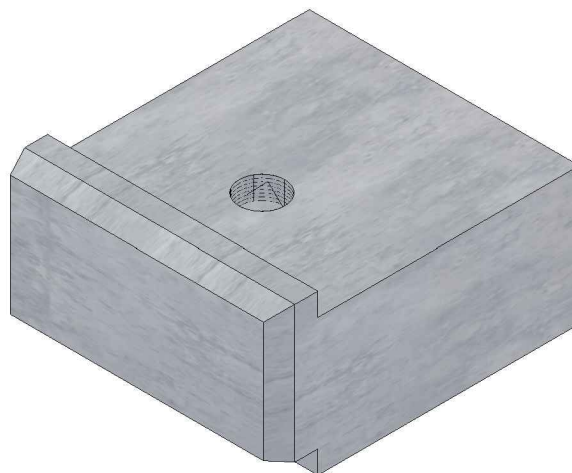

LANDSCAPE BLOCK - FULL

TOP VIEW

FRONT VIEW

SIDE VIEW

NOTES:

Weight: 450 Lbs.

**ORIGINAL DESIGN AND DIMENSIONS BASED OFF OF WORLD BLOCK INC.
ONE FACE TYPE AVAILABLE.**