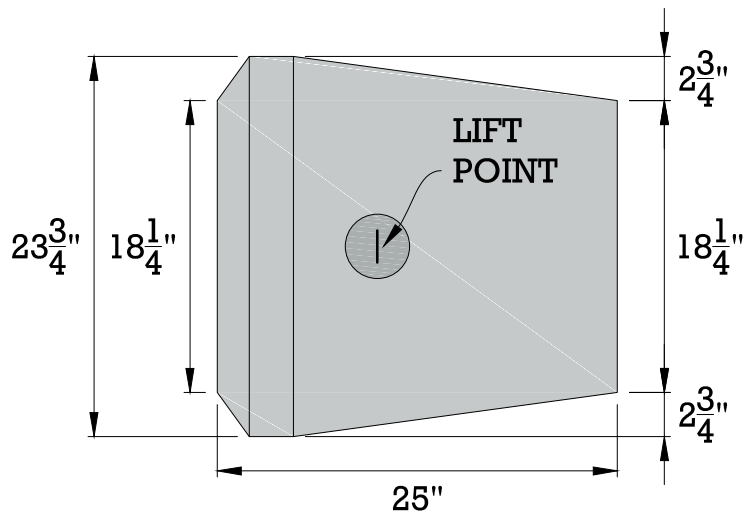

LANDSCAPE BLOCK - FULL

TOP VIEW

FRONT VIEW

SIDE VIEW

NOTES:

Weight: 450 Lbs.

**ORIGINAL DESIGN AND DIMENSIONS BASED OFF OF WORLD BLOCK INC.
ONE FACE TYPE AVAILABLE.**