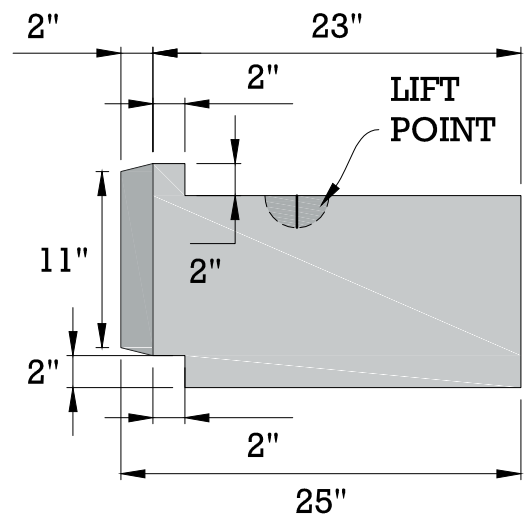

LANDSCAPE BLOCK - FULL

TOP VIEW

FRONT VIEW

SIDE VIEW

NOTES:

Weight: 450 Lbs.

**ORIGINAL DESIGN AND DIMENSIONS BASED OFF OF WORLD BLOCK INC.
ONE FACE TYPE AVAILABLE.**