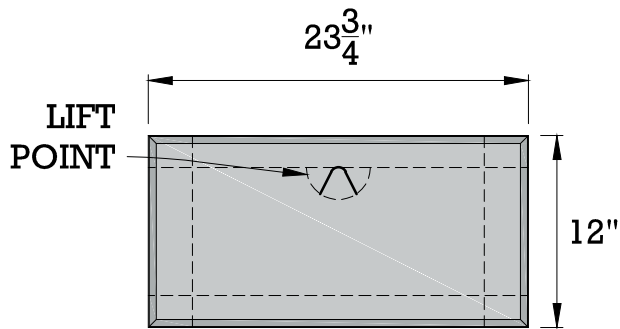

LANDSCAPE BLOCK - FULL

TOP VIEW

FRONT VIEW

SIDE VIEW

NOTES:

Weight: 450 Lbs.

**ORIGINAL DESIGN AND DIMENSIONS BASED OFF OF WORLD BLOCK INC.
ONE FACE TYPE AVAILABLE.**