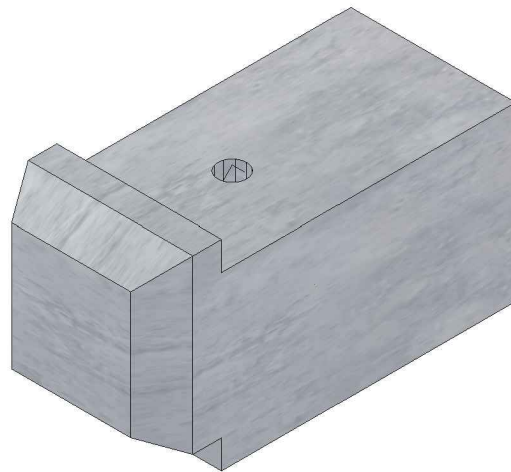

LANDSCAPE BLOCK - HALF

TOP VIEW

FRONT VIEW

SIDE VIEW

NOTES:

Weight: 105 Lbs.

**ORIGINAL DESIGN AND DIMENSIONS BASED OFF OF WORLD BLOCK INC.
ONE FACE TYPE AVAILABLE.**