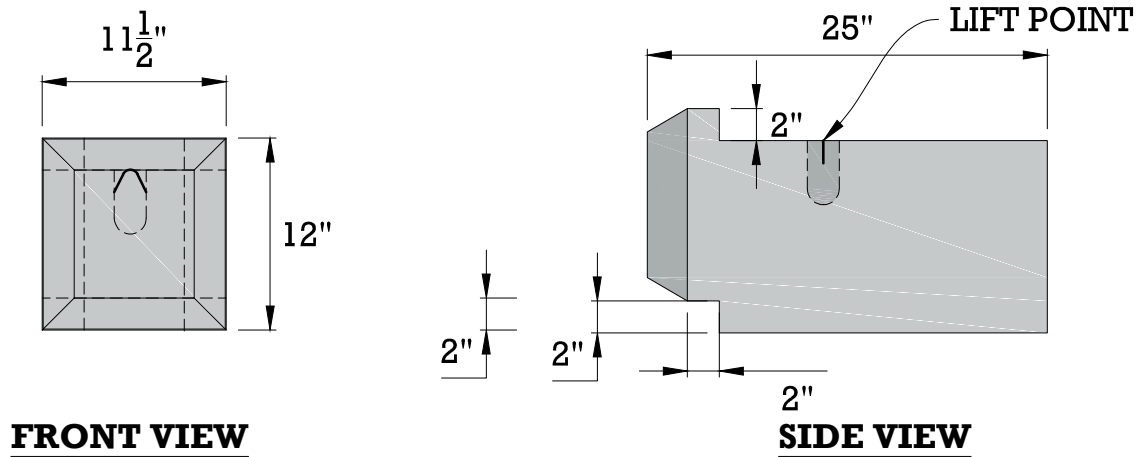

LANDSCAPE BLOCK - HALF

TOP VIEW

FRONT VIEW

SIDE VIEW

NOTES:

Weight: 105 Lbs.

**ORIGINAL DESIGN AND DIMENSIONS BASED OFF OF WORLD BLOCK INC.
ONE FACE TYPE AVAILABLE.**