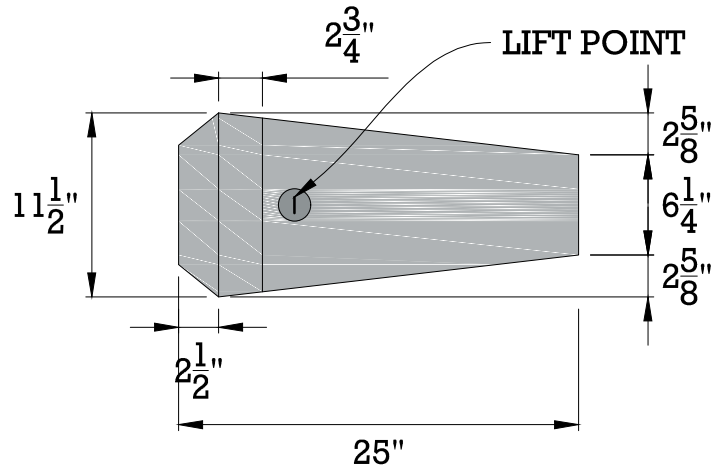

LANDSCAPE BLOCK - HALF

TOP VIEW

FRONT VIEW

SIDE VIEW

NOTES:

Weight: 105 Lbs.

**ORIGINAL DESIGN AND DIMENSIONS BASED OFF OF WORLD BLOCK INC.
ONE FACE TYPE AVAILABLE.**