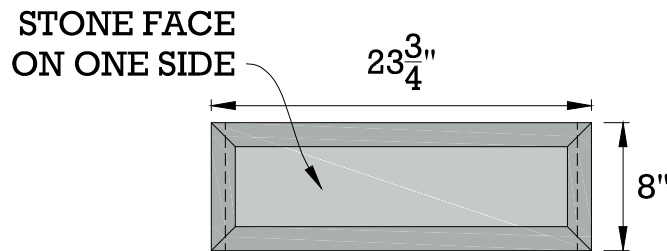

# LANDSCAPE BLOCK - TOP CAP

## NOTES:

Weight: 80 Lbs.

ORIGINAL DESIGN AND DIMENSIONS BASED OFF OF WORLD BLOCK INC.  
ONE FACE TYPE AVAILABLE.