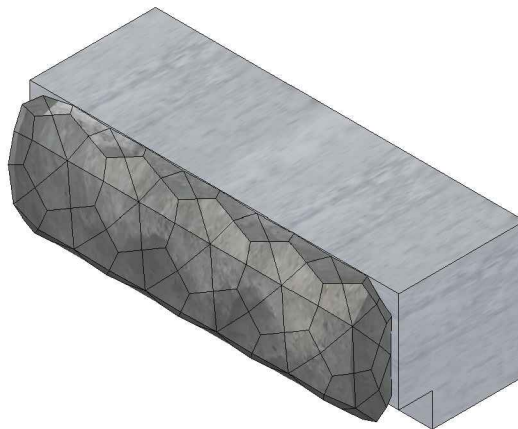

# LANDSCAPE BLOCK - TOP CAP

## NOTES:

Weight: 80 Lbs.

ORIGINAL DESIGN AND DIMENSIONS BASED OFF OF WORLD BLOCK INC.  
ONE FACE TYPE AVAILABLE.