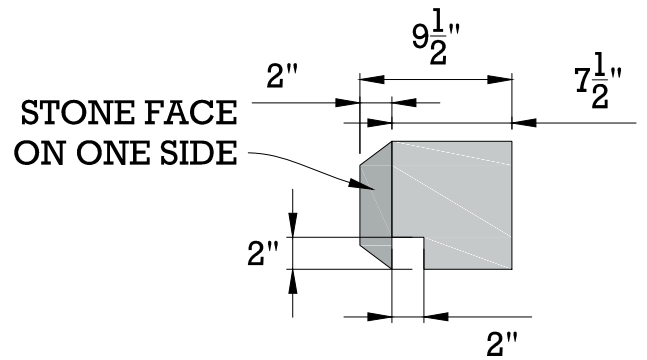

# LANDSCAPE BLOCK - TOP CAP

## NOTES:

Weight: 80 Lbs.

ORIGINAL DESIGN AND DIMENSIONS BASED OFF OF WORLD BLOCK INC.  
ONE FACE TYPE AVAILABLE.