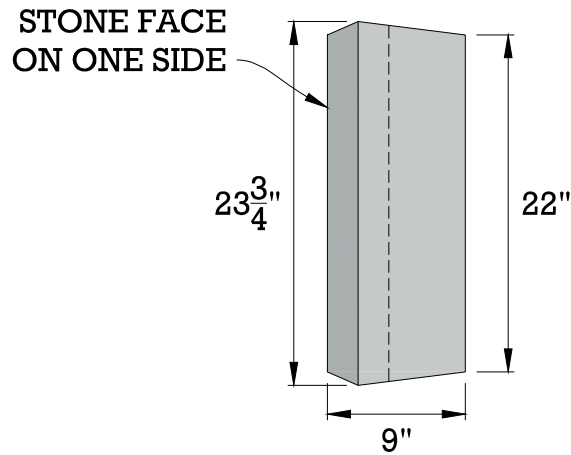

# LANDSCAPE BLOCK - TOP CAP

## NOTES:

Weight: 80 Lbs.

ORIGINAL DESIGN AND DIMENSIONS BASED OFF OF WORLD BLOCK INC.  
ONE FACE TYPE AVAILABLE.