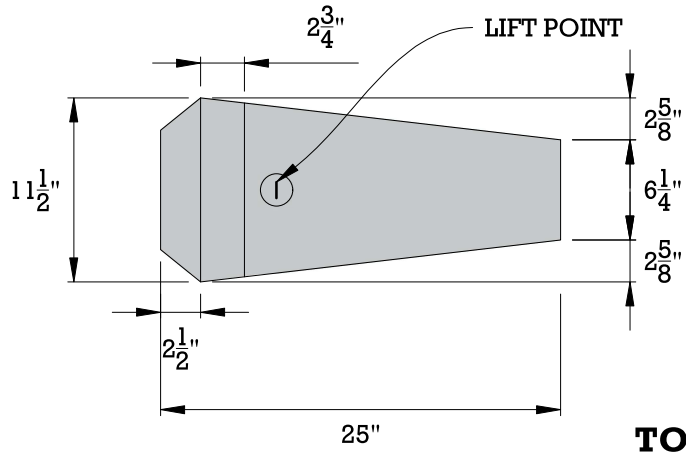

# LANDSCAPE BLOCK - HALF

## NOTES:

Weight: 105 Lbs.

ORIGINAL DESIGN AND DIMENSIONS BASED OFF OF WORLD BLOCK INC.  
ONE FACE TYPE AVAILABLE.