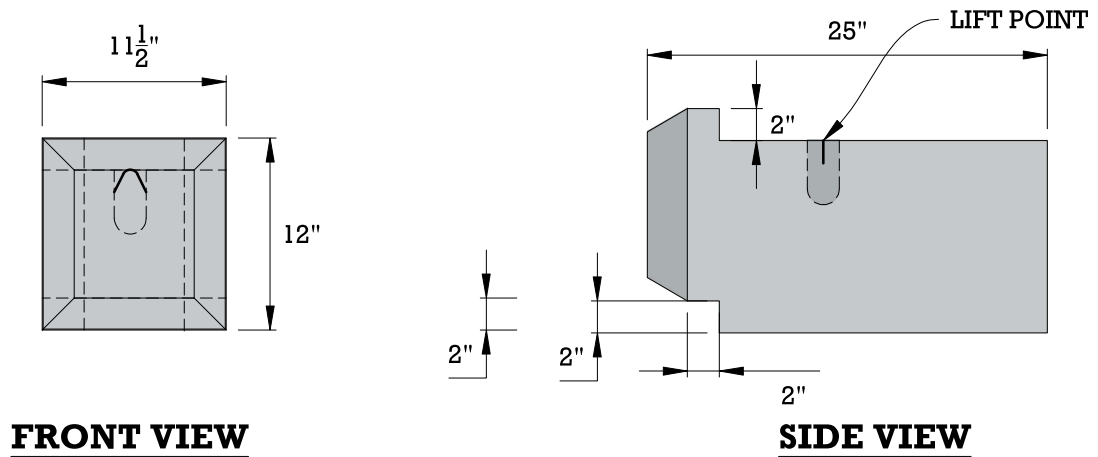

# LANDSCAPE BLOCK - HALF

## NOTES:

Weight: 105 Lbs.

ORIGINAL DESIGN AND DIMENSIONS BASED OFF OF WORLD BLOCK INC.  
ONE FACE TYPE AVAILABLE.