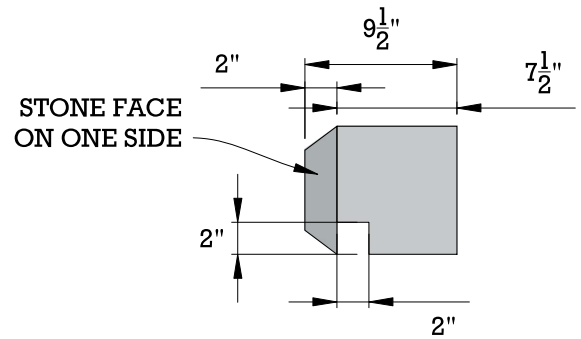

LANDSCAPE BLOCK - TOP CAP

TOP VIEW

FRONT VIEW

SIDE VIEW

ISOMETRIC VIEW

NOTES:

Weight: 80 Lbs.

**ORIGINAL DESIGN AND DIMENSIONS BASED OFF OF WORLD BLOCK INC.
ONE FACE TYPE AVAILABLE.**