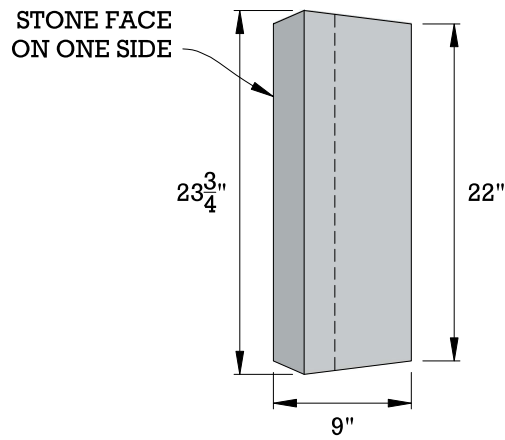

LANDSCAPE BLOCK - TOP CAP

TOP VIEW

FRONT VIEW

SIDE VIEW

ISOMETRIC VIEW

NOTES:

Weight: 80 Lbs.

**ORIGINAL DESIGN AND DIMENSIONS BASED OFF OF WORLD BLOCK INC.
ONE FACE TYPE AVAILABLE.**