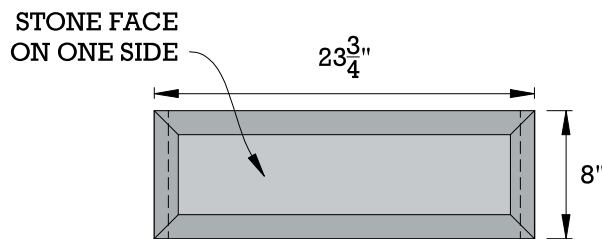

LANDSCAPE BLOCK - TOP CAP

TOP VIEW

FRONT VIEW

SIDE VIEW

ISOMETRIC VIEW

NOTES:

Weight: 80 Lbs.

**ORIGINAL DESIGN AND DIMENSIONS BASED OFF OF WORLD BLOCK INC.
ONE FACE TYPE AVAILABLE.**