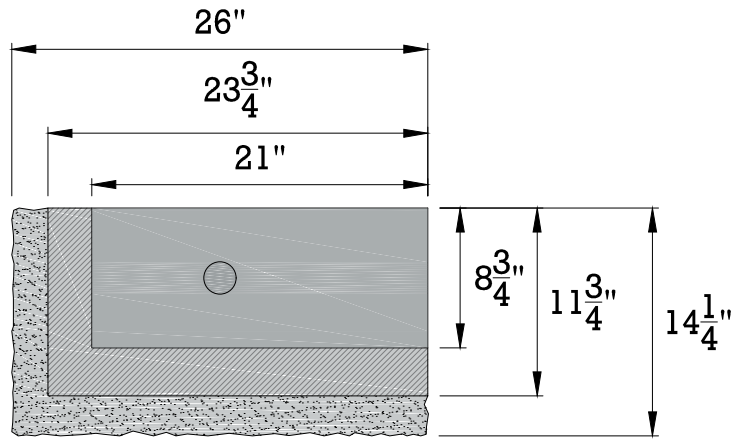

LANDSCAPE CORNER BLOCK - RECESS LEFT

TOP VIEW

FRONT VIEW

SIDE VIEW

NOTES:

Weight: 440 Lbs.

**ORIGINAL DESIGN AND DIMENSIONS BASED OFF OF WORLD BLOCK INC.
ONE FACE TYPE AVAILABLE.**