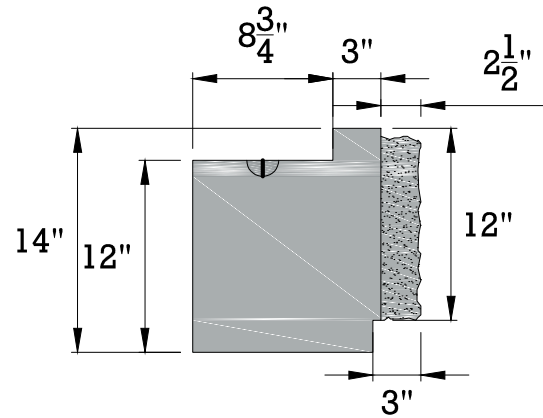

LANDSCAPE CORNER BLOCK - RECESS LEFT

TOP VIEW

FRONT VIEW

SIDE VIEW

NOTES:

Weight: 440 Lbs.

**ORIGINAL DESIGN AND DIMENSIONS BASED OFF OF WORLD BLOCK INC.
ONE FACE TYPE AVAILABLE.**