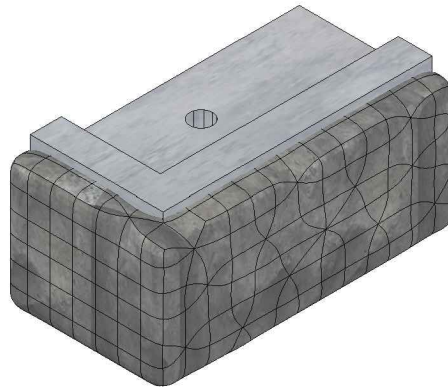

LANDSCAPE CORNER BLOCK - RECESS LEFT

TOP VIEW

FRONT VIEW

SIDE VIEW

NOTES:

Weight: 440 Lbs.

**ORIGINAL DESIGN AND DIMENSIONS BASED OFF OF WORLD BLOCK INC.
ONE FACE TYPE AVAILABLE.**