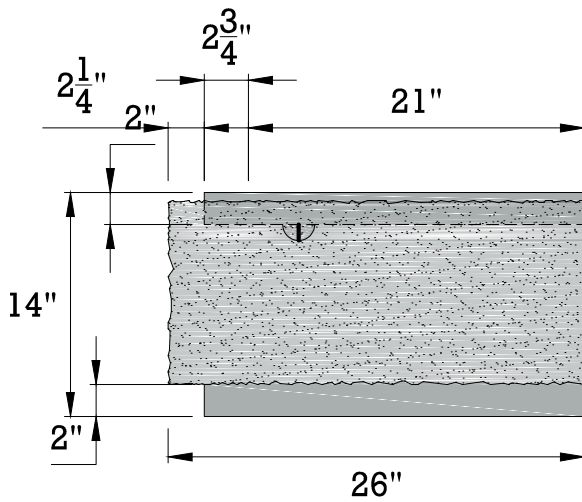

LANDSCAPE CORNER BLOCK - RECESS LEFT

TOP VIEW

FRONT VIEW

SIDE VIEW

NOTES:

Weight: 440 Lbs.

**ORIGINAL DESIGN AND DIMENSIONS BASED OFF OF WORLD BLOCK INC.
ONE FACE TYPE AVAILABLE.**