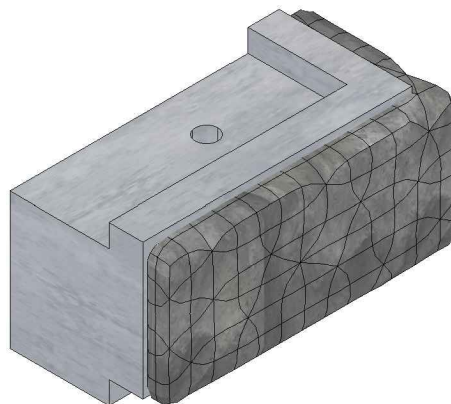

# LANDSCAPE CORNER BLOCK - RECESS RIGHT

**TOP VIEW**

**FRONT VIEW**

**SIDE VIEW**

**NOTES:**

**Weight: 440 Lbs.**

**ORIGINAL DESIGN AND DIMENSIONS BASED OFF OF WORLD BLOCK INC.  
ONE FACE TYPE AVAILABLE.**