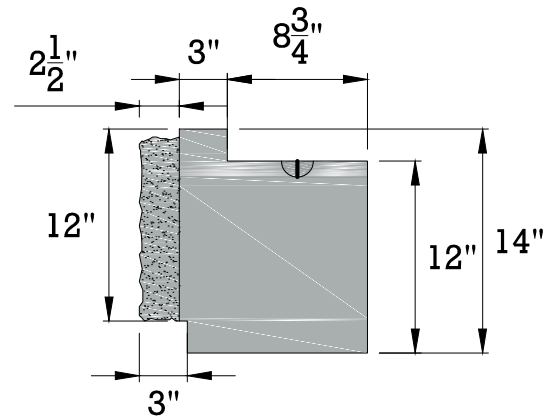

# LANDSCAPE CORNER BLOCK - RECESS RIGHT

**TOP VIEW**

**FRONT VIEW**

**SIDE VIEW**

**NOTES:**

**Weight: 440 Lbs.**

**ORIGINAL DESIGN AND DIMENSIONS BASED OFF OF WORLD BLOCK INC.  
ONE FACE TYPE AVAILABLE.**