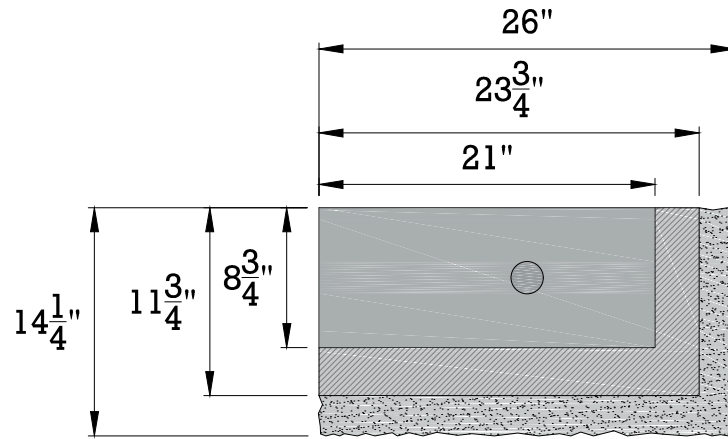

# LANDSCAPE CORNER BLOCK - RECESS RIGHT

**TOP VIEW**

**FRONT VIEW**

**SIDE VIEW**

**NOTES:**

**Weight: 440 Lbs.**

**ORIGINAL DESIGN AND DIMENSIONS BASED OFF OF WORLD BLOCK INC.  
ONE FACE TYPE AVAILABLE.**