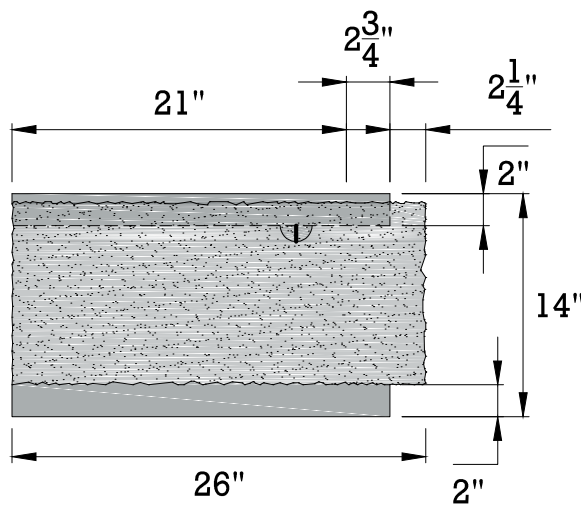

# LANDSCAPE CORNER BLOCK - RECESS RIGHT

**TOP VIEW**

**FRONT VIEW**

**SIDE VIEW**

**NOTES:**

**Weight: 440 Lbs.**

**ORIGINAL DESIGN AND DIMENSIONS BASED OFF OF WORLD BLOCK INC.  
ONE FACE TYPE AVAILABLE.**