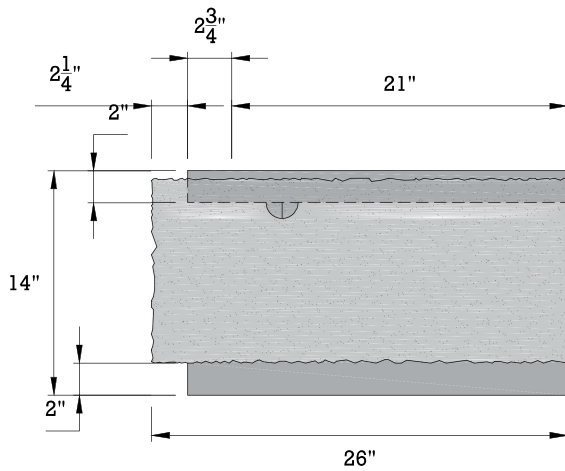

LANDSCAPE CORNER BLOCK - RECESS LEFT

TOP VIEW

FRONT VIEW

SIDE VIEW

ISOMETRIC VIEW

NOTES:

Weight: 440 Lbs.

**ORIGINAL DESIGN AND DIMENSIONS BASED OFF OF WORLD BLOCK INC.
ONE FACE TYPE AVAILABLE.**