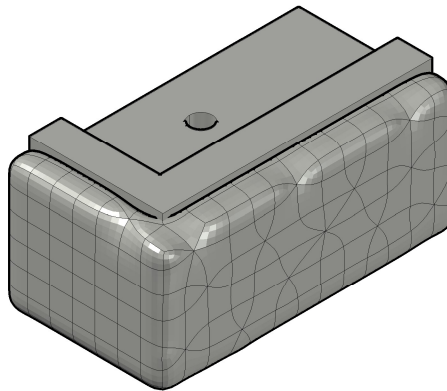

LANDSCAPE CORNER BLOCK - RECESS LEFT

TOP VIEW

FRONT VIEW

SIDE VIEW

ISOMETRIC VIEW

NOTES:

Weight: 440 Lbs.

**ORIGINAL DESIGN AND DIMENSIONS BASED OFF OF WORLD BLOCK INC.
ONE FACE TYPE AVAILABLE.**