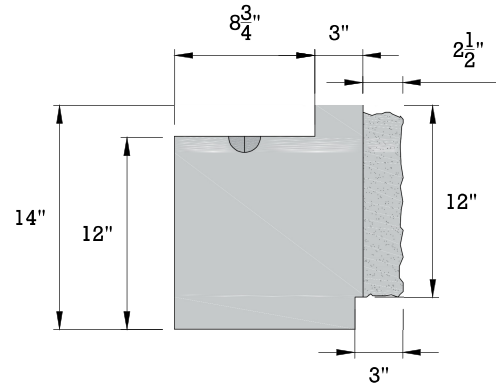

LANDSCAPE CORNER BLOCK - RECESS LEFT

TOP VIEW

FRONT VIEW

SIDE VIEW

ISOMETRIC VIEW

NOTES:

Weight: 440 Lbs.

**ORIGINAL DESIGN AND DIMENSIONS BASED OFF OF WORLD BLOCK INC.
ONE FACE TYPE AVAILABLE.**