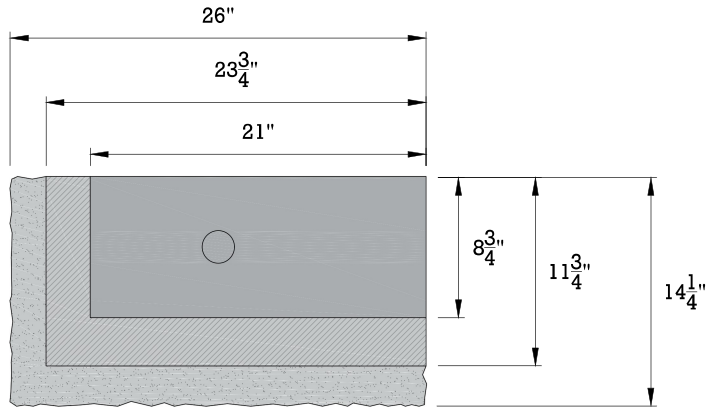

LANDSCAPE CORNER BLOCK - RECESS LEFT

TOP VIEW

FRONT VIEW

SIDE VIEW

ISOMETRIC VIEW

NOTES:

Weight: 440 Lbs.

**ORIGINAL DESIGN AND DIMENSIONS BASED OFF OF WORLD BLOCK INC.
ONE FACE TYPE AVAILABLE.**