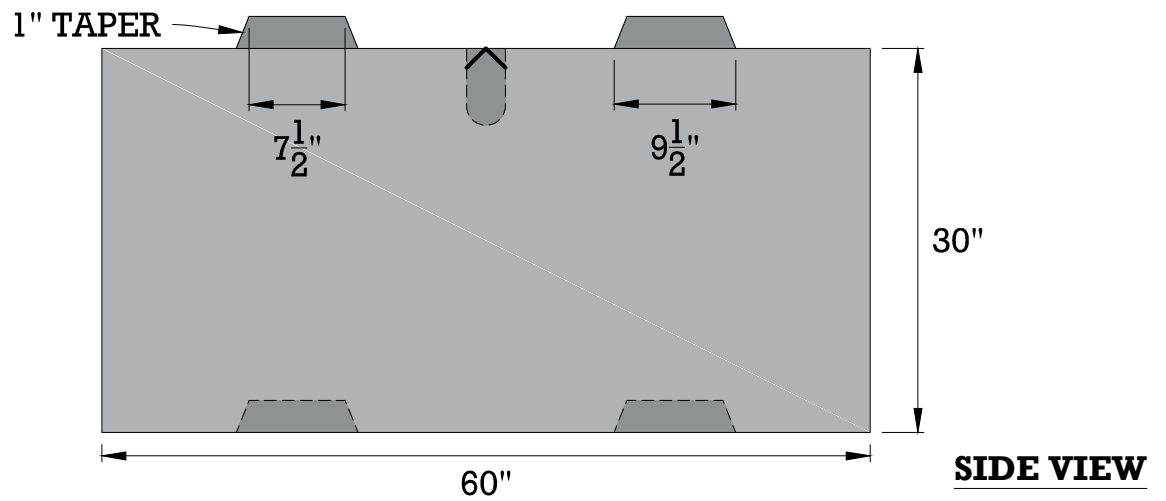

# RHODE ISLAND FULL BLOCK 60"

## NOTES:

Weight: 4,450 Lbs.

ORIGINAL DESIGN AND DIMENSIONS BASED OFF OF WORLD BLOCK INC.  
TWO FACE TYPES AVAILABLE: PLAIN & STONE