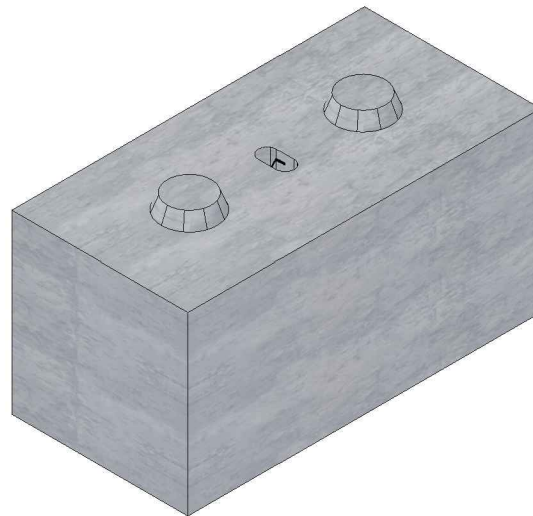

# RHODE ISLAND FULL BLOCK 60"

## NOTES:

Weight: 4,450 Lbs.

ORIGINAL DESIGN AND DIMENSIONS BASED OFF OF WORLD BLOCK INC.  
TWO FACE TYPES AVAILABLE: PLAIN & STONE