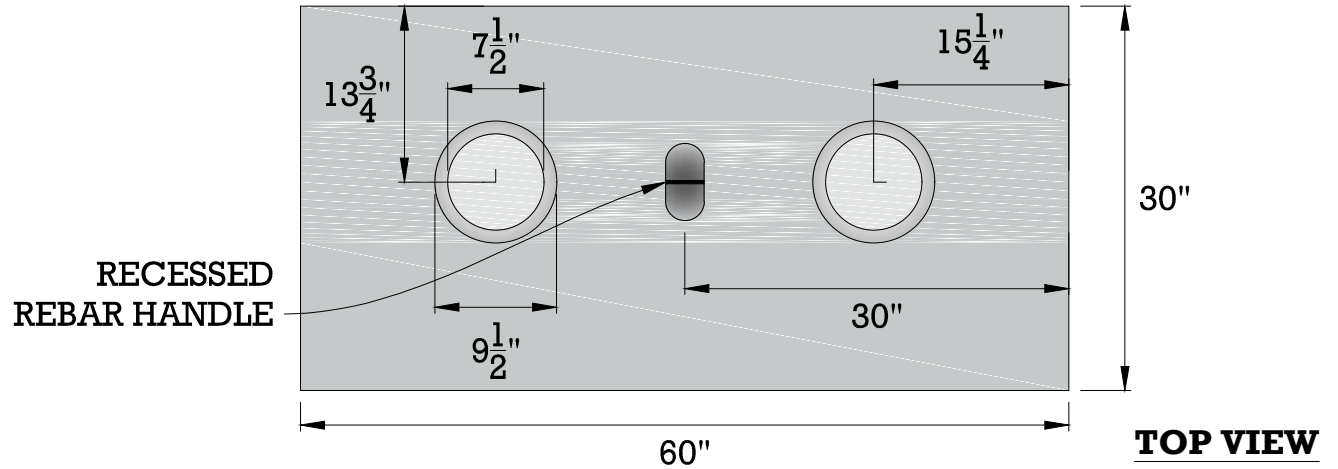

# RHODE ISLAND FULL BLOCK 60"

## NOTES:

Weight: 4,450 Lbs.

ORIGINAL DESIGN AND DIMENSIONS BASED OFF OF WORLD BLOCK INC.  
TWO FACE TYPES AVAILABLE: PLAIN & STONE